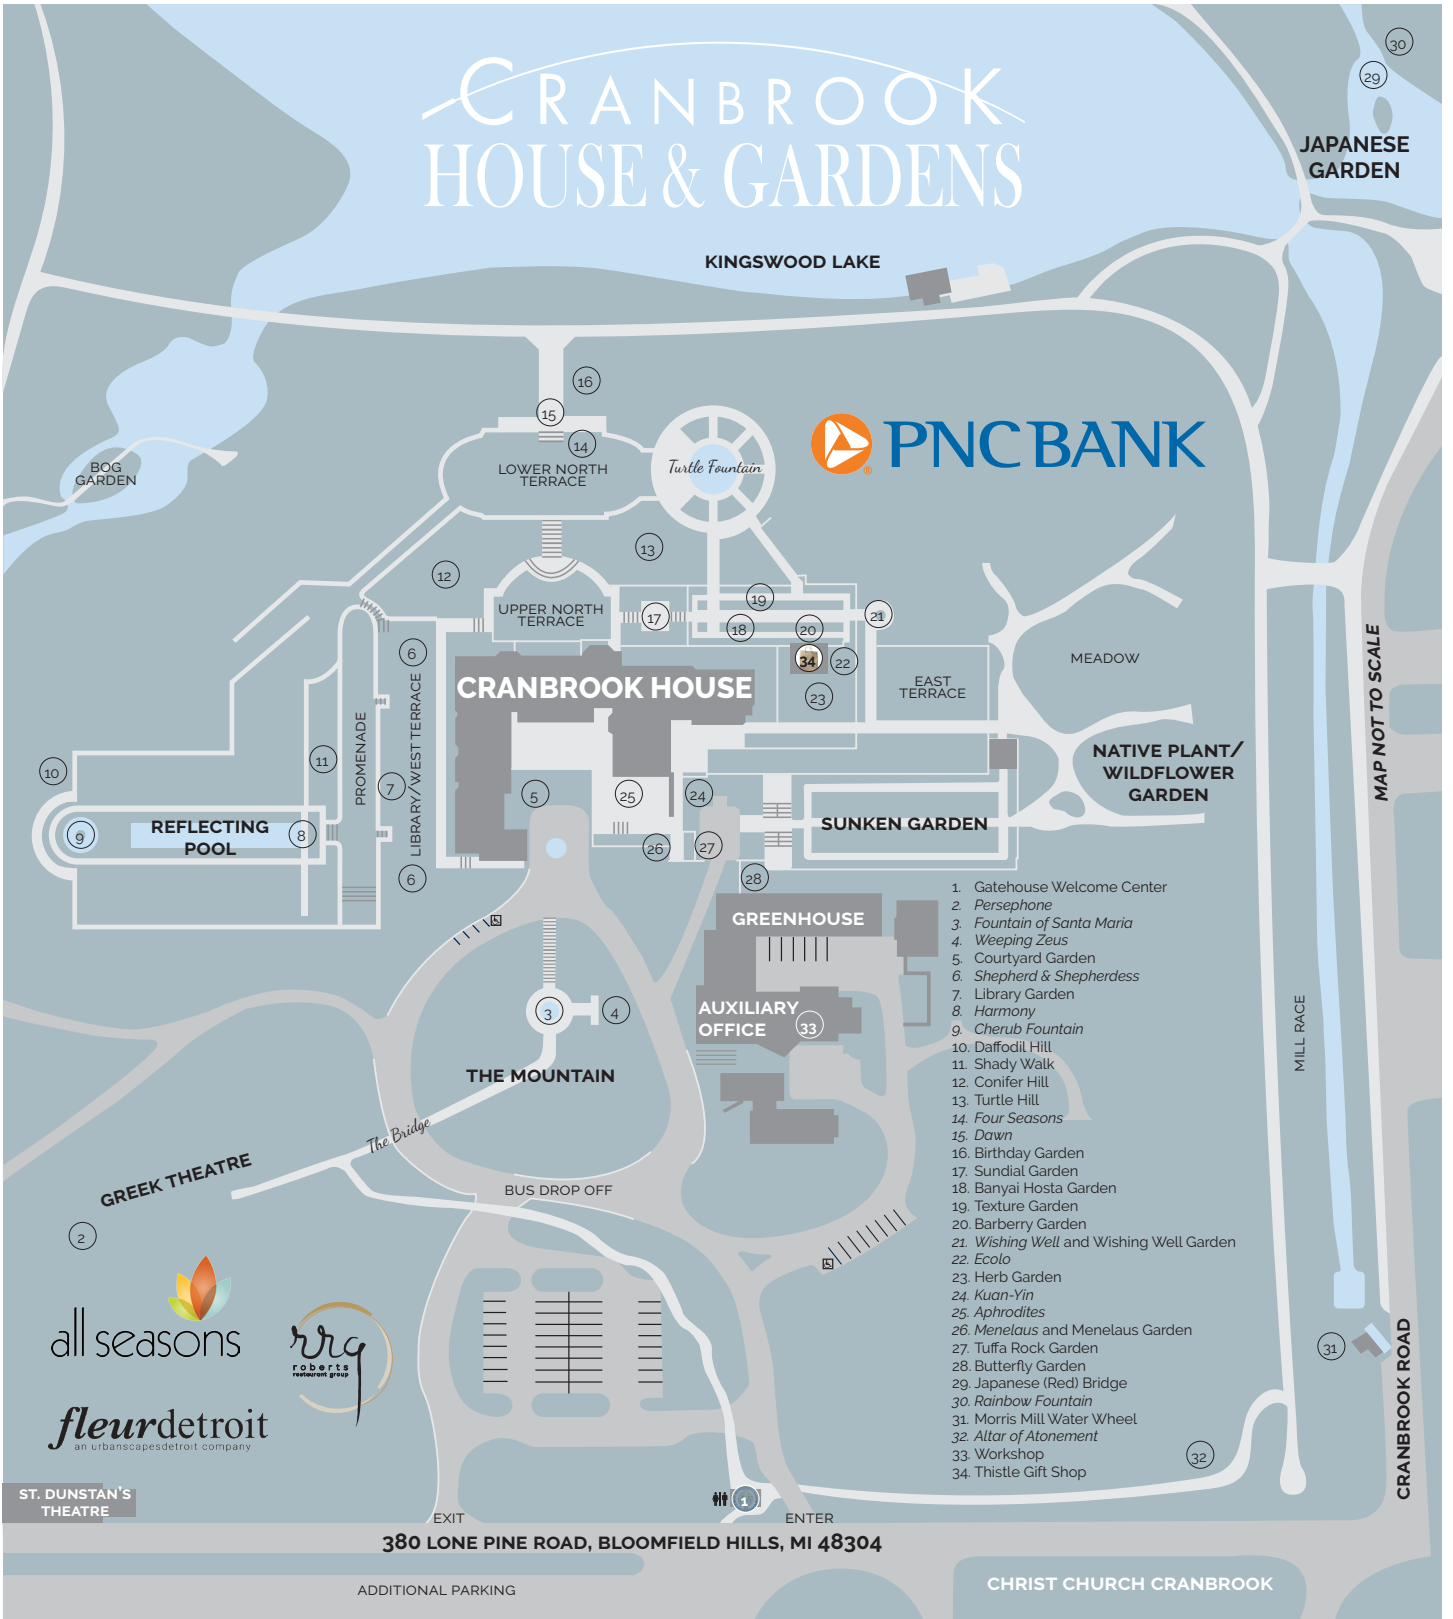

# CRANBROOK HOUSE & GARDENS

JAPANESE GARDEN

KINGSWOOD LAKE

1. Gatehouse Welcome Center
2. Persephone
3. Fountain of Santa Maria
4. Weeping Zeus
5. Courtyard Garden
6. Shepherd & Shepherdess
7. Library Garden
8. Harmony
9. Cherub Fountain
10. Daffodil Hill
11. Shady Walk
12. Conifer Hill
13. Turtle Hill
14. Four Seasons
15. Dawn
16. Birthday Garden
17. Sundial Garden
18. Banyai Hosta Garden
19. Texture Garden
20. Barberry Garden
21. Wishing Well and Wishing Well Garden
22. Ecolo
23. Herb Garden
24. Kuan-Yin
25. Aphrodites
26. Menelaus and Menelaus Garden
27. Tuffa Rock Garden
28. Butterfly Garden
29. Japanese (Red) Bridge
30. Rainbow Fountain
31. Morris Mill Water Wheel
32. Altar of Atonement
33. Workshop
34. Thistle Gift Shop

ST. DUNSTAN'S THEATRE

380 LONE PINE ROAD, BLOOMFIELD HILLS, MI 48304

ADDITIONAL PARKING

CHRIST CHURCH CRANBROOK

MAP NOT TO SCALE

CRANBROOK ROAD

MILL RACE

EXIT

ENTER

BUS DROP OFF

The Bridge

THE MOUNTAIN

GREENHOUSE

AUXILIARY OFFICE

CRANBROOK HOUSE

SUNKEN GARDEN

12

17

18

19

20

21

22

23